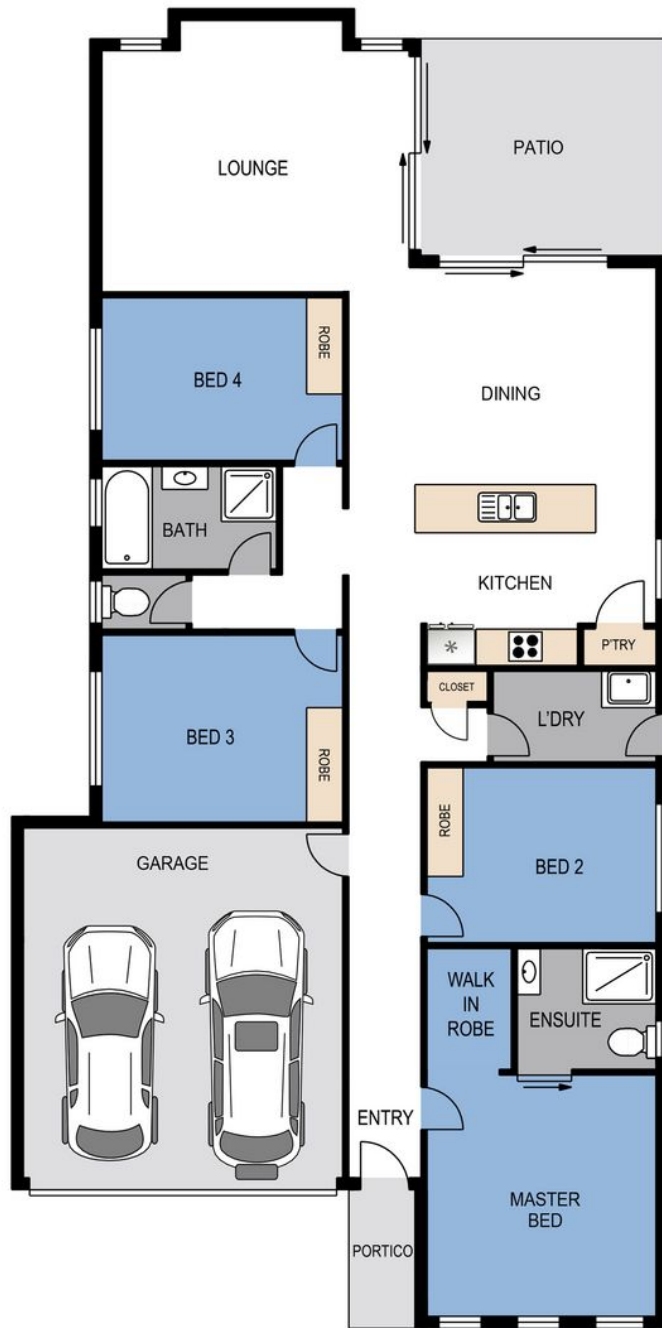

## 40 Beazley Circuit, Bridgeman Downs

To view this wonderful home, simply click the 'Request Private Inspection?' button.

WHAT WE LOVE ABOUT THIS HOME:

- 4 Bedrooms all with built ins.
- 2 Bathrooms with ensuite in main.
- 2 Separate living areas for a growing family.
- Open plan kitchen with stainless steel appliances.
- Stone benchtops and ample storage.
- 4 burner gas cooktop.
- Air-conditioning + ceiling fans throughout for year round comfort.
- Security screens for peace of mind....

...

4  2  2 

**Price:** \$670,000

**View:** <https://remax-u.com.au/5683025>

**David Kopelke**  
**M 0427 385 580**

**Camden Gale**  
**0499 160 994**

Whilst every attempt has been made to ensure accuracy,  
 Floor Plans are representative and should be used as a guide only