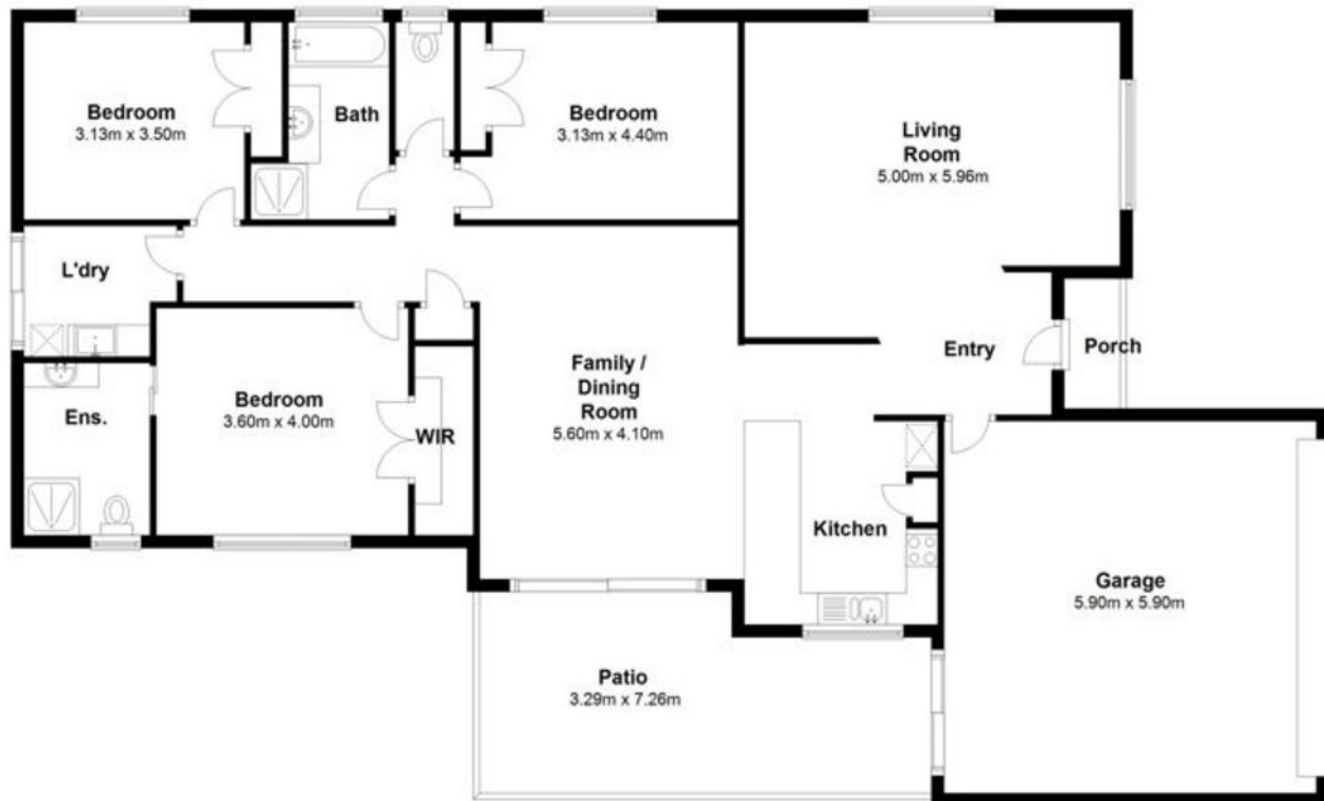

Master bedroom with ensuite

A secure workshop / man cave

Great sized and practical yard

Room for the largest of pools

5m Side access for boats, caravans or both

Great handy location

Lovely North facing Patio

Total area: approx. 213.7 sq. metres